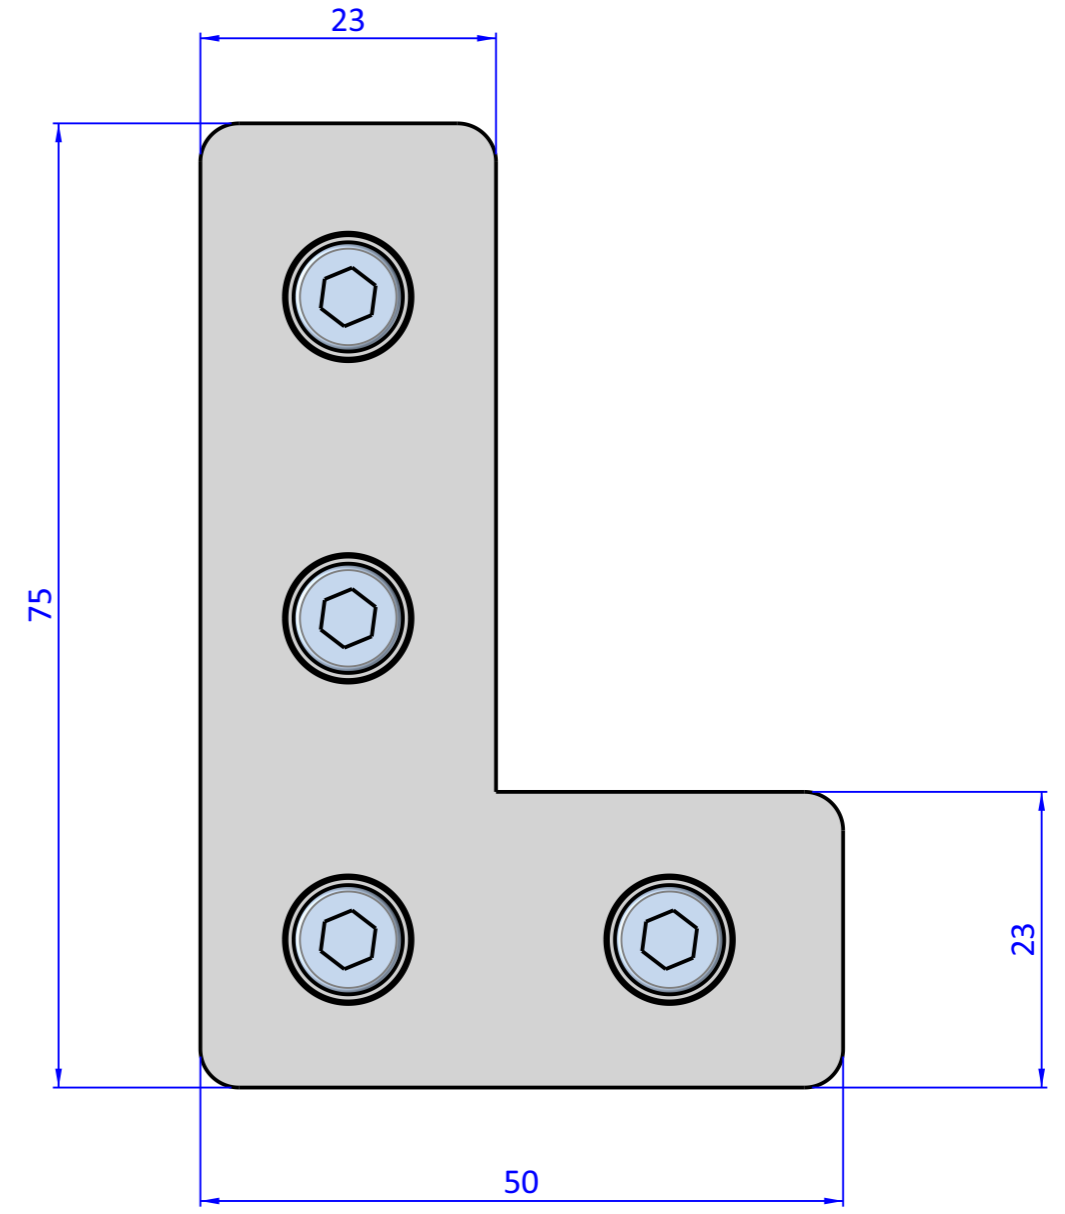

THE PROPERTY OF THE DRAWING IS ESTABLISHED BY LAW. IT IS FORBIDDEN TO PRODUCE OR SHOW IT TO THIRD PART, WITHOUT A WRITTEN AGREEMENT.

Item	Name	Q.ty
1	CA.GWP.5.25.F	2
2	R.5	4
3	V.TCE5x12	4
4	VBL.50.75	1

Format A3
UNI 936-76

 FPS FPSERVICES AUTOMATION			DESIGNED FROM FPS Automation	REVIEW A
GENERAL TOLERANCE UNI - ISO 2768 CLASSE f	DESCRIPTION CA.VBL.50.75.5	DATE -	WEIGHT 0,075kg	CODE CA.VBL.50.75.5