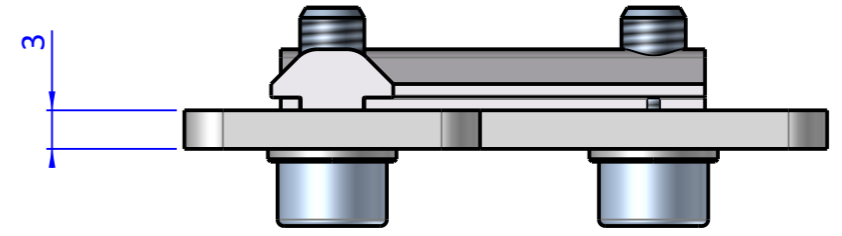

THE PROPERTY OF THE DRAWING IS ESTABLISHED BY LAW. IT IS FORBIDDEN TO PRODUCE OR SHOW IT TO THIRD PART, WITHOUT A WRITTEN AGREEMENT.

Item	Name	Q.ty
1	CA.GWP.5.25.F	2
2	R.5	4
3	V.TCE5x12	4
4	VBL.50.75	1

Format A3
UNI 936-76

 FPS FPSERVICES AUTOMATION			DESIGNED FROM FPS Automation	REVIEW A
GENERAL TOLERANCE UNI - ISO 2768 CLASSE f	DESCRIPTION CA.VBL.50.75.5	DATE -	WEIGHT 0,075kg	CODE CA.VBL.50.75.5