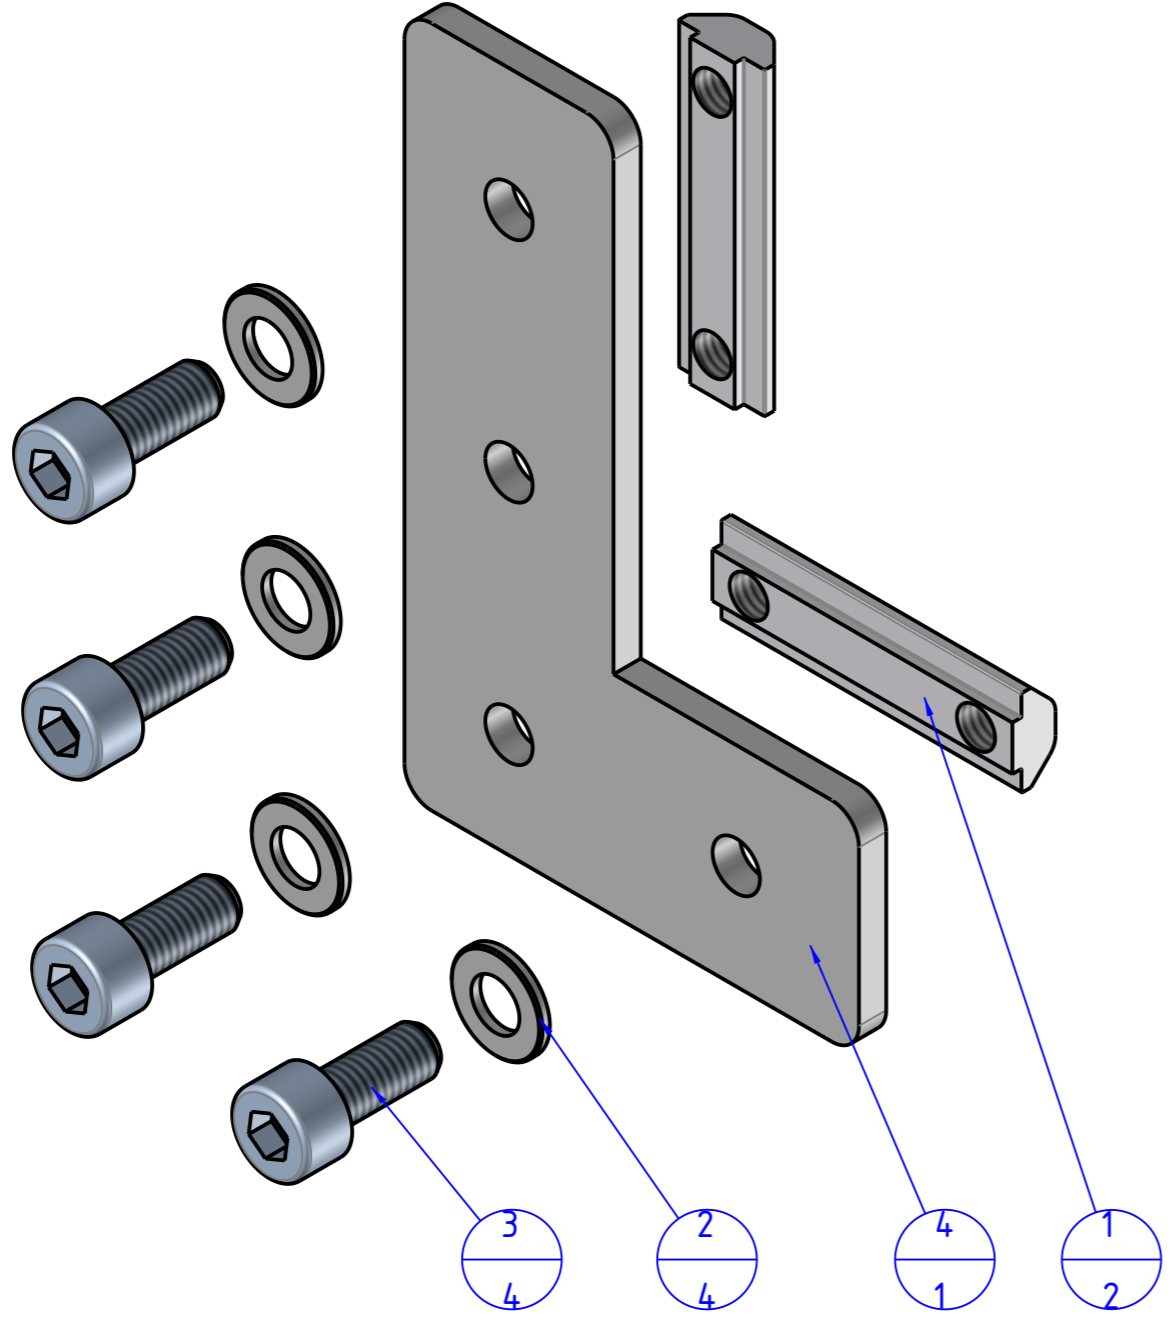

THE PROPERTY OF THE DRAWING IS ESTABLISHED BY LAW. IT IS FORBIDDEN TO PRODUCE OR SHOW IT TO THIRD PART, WITHOUT A WRITTEN AGREEMENT.

Item	Name	Q.ty
1	CA.GWP.5.25.F	2
2	R.5	4
3	V.TCE5x12	4
4	VBL.50.75	1

Format A3
UNI 936-76

 FPS FPSERVICES AUTOMATION			DESIGNED FROM FPS Automation	REVIEW A
GENERAL TOLERANCE UNI - ISO 2768 CLASSE f	DESCRIPTION CA.VBL.50.75.5	DATE -	WEIGHT 0,075kg	CODE CA.VBL.50.75.5